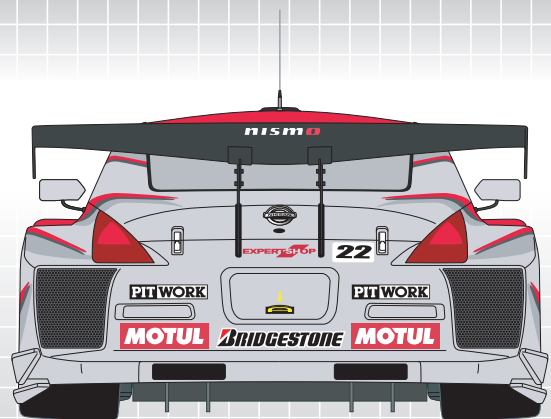

# MOTUL PITWORK Z

M. Krumm / M. Yanagida

22

NOT FOR SALE ©NISSAN MOTORSPORT INTERNATIONAL

# NISSAN FAIRLADY Z

SUPER GT 2005 SERIES - GT500 CLASS